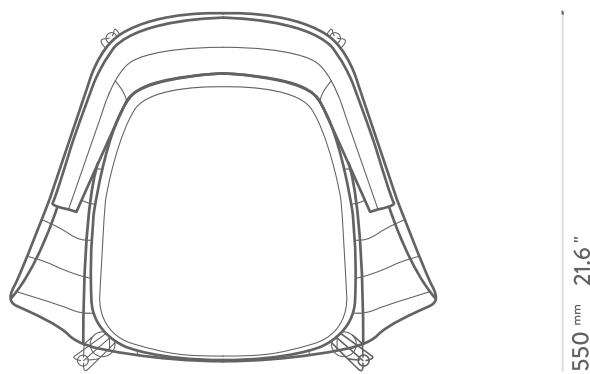

YEAR	TYPE	COLLECTION	CONSTRUCTION
2020	Dining armchair	Myface	Gold plated stainless steel mesh and acrylic fabric cushions.

DIMENSIONS

---

WIDTH

670 mm  
26.4 "

DEPTH

550 mm  
21.6 "

HEIGHT